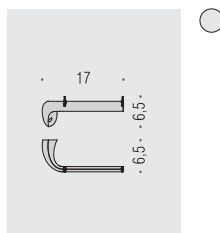

B2408
Porta rotolo
Paper holder