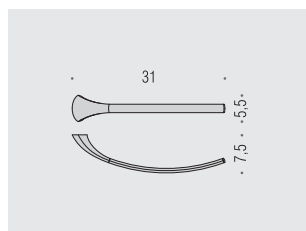

B2412
Porta salvietta fisso
Towel holder