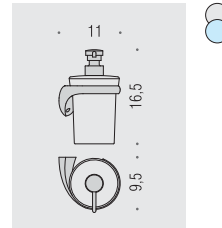

Link

Design: Angeletti e Ruzza

B2401DX - B2401SX
Porta sapone
Soap dish holder

B2402DX - B2402SX
Porta bicchiere
Glass holder

B9310DX - B9310SX
Spandisapone (L 0,32)
Soap dispenser

B2440
Porta sapone d'appoggio
Standing soap dish holder

B2406
Porta scopino d'appoggio
Standing brush holder

B2407DX - B2407SX
Porta scopino
Hanging brush holder

Materiale: Material:	Cromall® Cromall®	Finitura: Finish:	<input type="radio"/> Cromo Chrome
Complemento: Complements:	<input checked="" type="radio"/> Vetro acidato naturale Natural acid glass	<input type="radio"/> Alluminio Aluminium	
Attenzione: Attention:	cm Le misure sono espresse in centimetri Sizes are in centimetres		