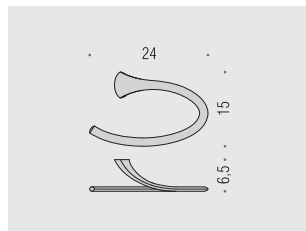

B2431
Porta salvietta ad anello
Ring towel holder