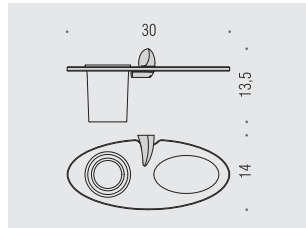

B2404
Porta sapone e porta bicchiere
Soap dish holder and glass holder