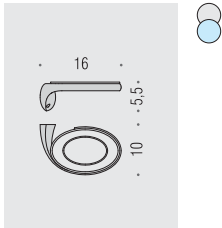

Link

Design: Angeletti e Ruzza

B2401DX - B2401SX
Porta sapone
Soap dish holder

B2402DX - B2402SX
Porta bicchiere
Glass holder

B9310DX - B9310SX
Spandisapone (L 0,32)
Soap dispenser

B2440
Porta sapone d'appoggio
Standing soap dish holder

B2406
Porta scopino d'appoggio
Standing brush holder

B2407DX - B2407SX
Porta scopino
Hanging brush holder

Materiale: Material:	Cromall® Cromall®	Finitura: Finish:	<input type="radio"/> Cromo Chrome
Complemento: Complements:	<input checked="" type="radio"/> Vetro acidato naturale Natural acid glass	<input type="radio"/> Alluminio Aluminium	
Attenzione: Attention:	cm Le misure sono espresse in centimetri Sizes are in centimetres		