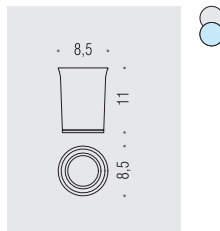

B2441
Porta bicchiere d'appoggio
Standing glass holder