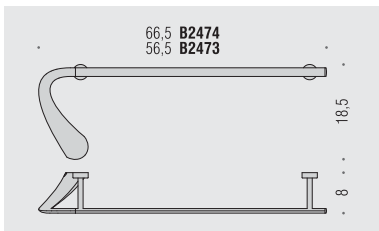

B2473 - B2474
Porta salvietta da vasca
Towel holder for bath