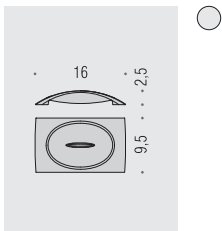

Link

Design: Angeletti e Ruzza

B2401DX - B2401SX
Porta sapone
Soap dish holder

B2402DX - B2402SX
Porta bicchiere
Glass holder

B9310DX - B9310SX
Spandisapone (L 0,32)
Soap dispenser

B2440
Porta sapone d'appoggio
Standing soap dish holder