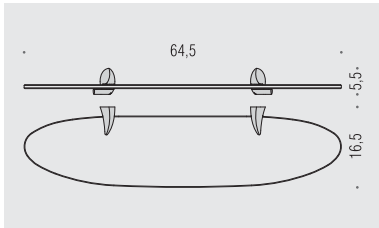

B2406
Porta scopino d'appoggio
Standing brush holder

B2407DX - B2407SX
Porta scopino
Hanging brush holder

Materiale: Material:	Cromall® Cromall®	Finitura: Finish:	<input type="radio"/> Cromo Chrome
Complemento: Complements:	<input checked="" type="radio"/> Vetro acidato naturale Natural acid glass	<input type="radio"/> Alluminio Aluminium	
Attenzione: Attention:	cm Le misure sono espresse in centimetri Sizes are in centimetres		