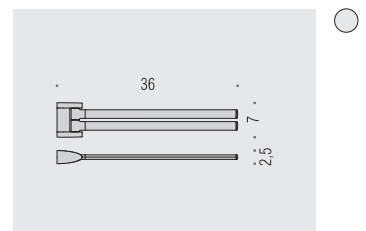

B2413
Porta salvietta doppio a snodo
Double bar towel holder