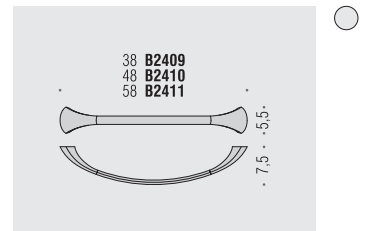

B2406
Porta scopino d'appoggio
Standing brush holder

B2407DX - B2407SX
Porta scopino
Hanging brush holder

Materiale: Material:	Cromall® Cromall®	Finitura: Finish:	<input type="radio"/> Cromo Chrome
Complemento: Complements:	<input checked="" type="radio"/> Vetro acidato naturale Natural acid glass	<input type="radio"/> Alluminio Aluminium	
Attenzione: Attention:	cm Le misure sono espresse in centimetri Sizes are in centimetres		

B2416
Mensola
Shelf

B2404
Porta sapone e porta bicchiere
Soap dish holder and glass holder

B2473 - B2474
Porta salvietta da vasca
Towel holder for bath

B2431
Porta salvietta ad anello
Ring towel holder

B2409 - B2410 - B2411
Porta salvietta
Towel holder