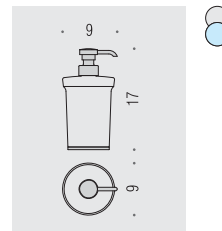

B9311
Spandisapone (L 0,32) d'appoggio
Standing soap dispenser