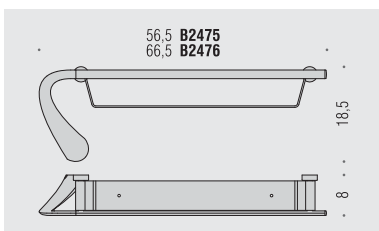

B2406
Porta scopino d'appoggio
Standing brush holder

B2407DX - B2407SX
Porta scopino
Hanging brush holder

Materiale: Material:	Cromall® Cromall®	Finitura: Finish:	<input type="radio"/> Cromo Chrome
Complemento: Complements:	<input checked="" type="radio"/> Vetro acidato naturale Natural acid glass	<input type="radio"/> Alluminio Aluminium	
Attenzione: Attention:	cm Le misure sono espresse in centimetri Sizes are in centimetres		

B2416
Mensola
Shelf

B2404
Porta sapone e porta bicchiere
Soap dish holder and glass holder

B2473 - B2474
Porta salvietta da vasca
Towel holder for bath

B2431
Porta salvietta ad anello
Ring towel holder

B2409 - B2410 - B2411
Porta salvietta
Towel holder