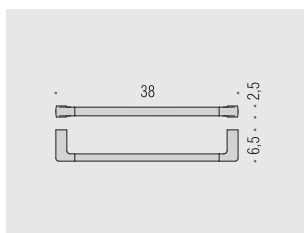

B6209
Porta salvietta
Towel holder