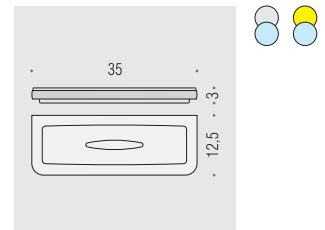

Lulù

Design: Luca Colombo

B6201
Porta sapone
Soap dish holder

B6202
Porta bicchiere
Glass holder

B9321
Spandisapone (L 0,28)
Soap dispenser

B6203
Porta spugna
Sponge dish

B6240
Porta sapone d'appoggio
Standing soap dish holder