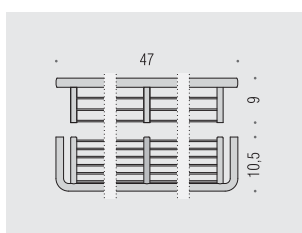

B6233
Porta oggetti da doccia e vasca
Basket for shower and bath