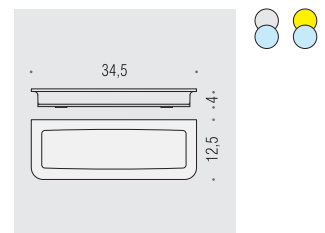

B6242
Porta spugna d'appoggio
Standing sponge dish