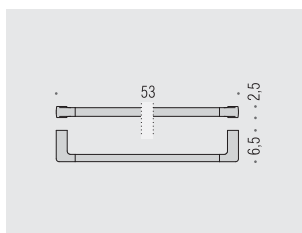

B6210
Porta salvietta
Towel holder