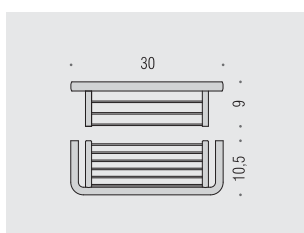

B6232
Porta oggetti da doccia e vasca
Basket for shower and bath