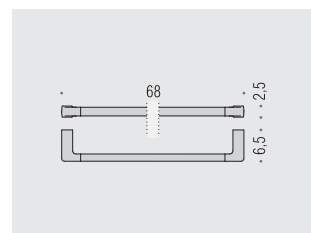

B6274
Spandisapone (L 0,28) e porta salvietta per bidet
Soap dispenser and towel holder for bidet

B6216
Mensola
Shelf

B6209
Porta salvietta
Towel holder

B6210
Porta salvietta
Towel holder

B6211
Porta salvietta
Towel holder