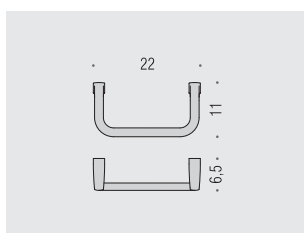

B6274
Spandisapone (L 0,28) e porta salvietta per bidet
Soap dispenser and towel holder for bidet

B6216
Mensola
Shelf

B6209
Porta salvietta
Towel holder

B6210
Porta salvietta
Towel holder

B6211
Porta salvietta
Towel holder