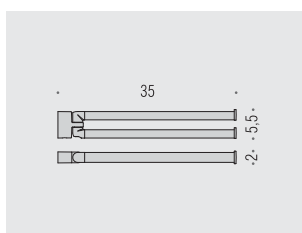

B6212
Porta salvietta doppio a snodo
Double bar towel holder