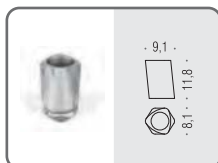

W4504
Porta Kleenex quadrato
in resina
Resin square tissue dispenser

W4503
Porta Kleenex rettangolare
in resina
Resin rectangular tissue dispenser

DROPY

W4701
Porta sapone d'appoggio
in resina

Standing soap dish holder
in resin and sand