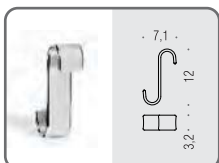

W4504
Porta Kleenex quadrato
in resina
Resin square tissue dispenser

W4503
Porta Kleenex rettangolare
in resina
Resin rectangular tissue dispenser

DROPY

W4701
Porta sapone d'appoggio
in resina

Standing soap dish holder
in resin and sand

W4702
Porta bicchiere d'appoggio
in resina

Standing soap dish holder
in resin and sand

W4705
Spandisapone (L 0,20) d'appoggio
in resina con pompetta cromata

Resin standing soap dispenser
with chrome pump

W4706
Porta scopino d'appoggio
in resina con manico cromato

Resin standing brush holder
with chrome WC stick

SLY

W4800
Appendiabiti per
termoarredi in ABS

ABS hanging hook
for designer radiators