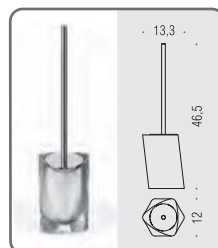

W4706
Porta scopino d'appoggio
in resina con manico cromato

Resin standing brush holder
with chrome WC stick