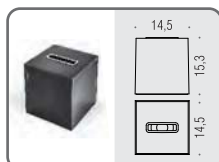

W4504
Porta Kleenex quadrato
in resina
Resin square tissue dispenser