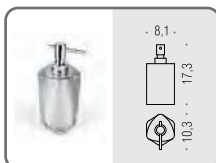

W4705
Spandisapone (L 0,20) d'appoggio
in resina con pompetta cromata

Resin standing soap dispenser
with chrome pump