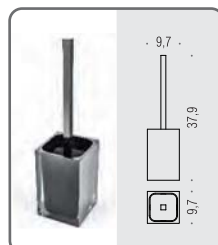

W4506
Porta scopino d'appoggio
in resina
Standing brush holder
in resin