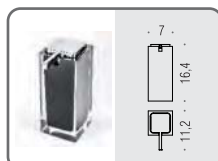

W4505
Spandisapone (L 0,20) d'appoggio
in resina con pompetta cromata
Resin standing soap dispenser
with chrome pump