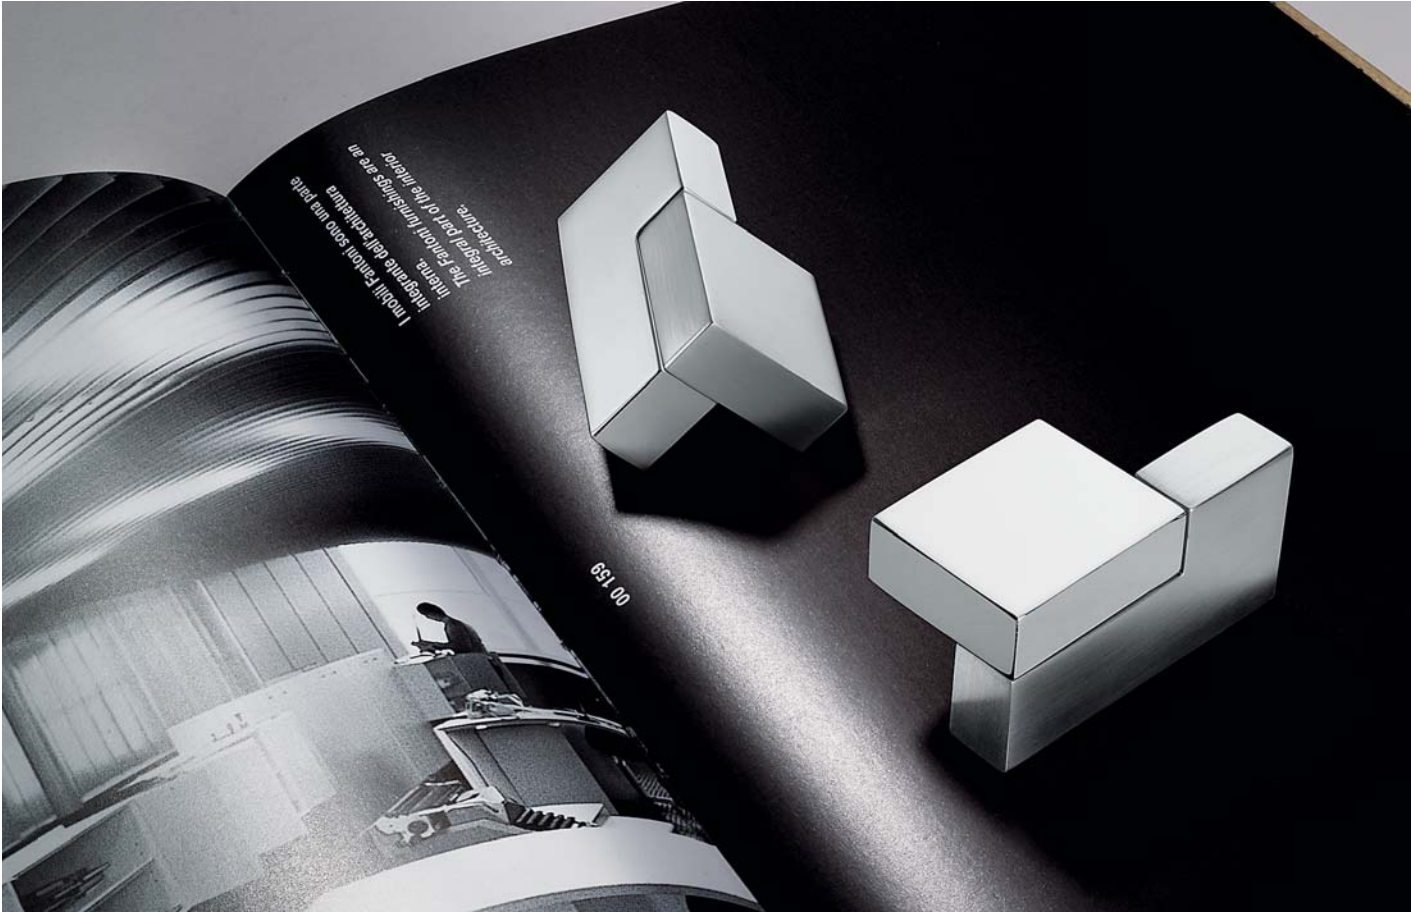

F501 DX . F501 SX

Bartoli Design

Materiale: Cromall®
 Material: Cromall®

Finiture: Cromosat/Cromo
 Finishes: Satin chrome/Chrome

F501 DX

F501 SX