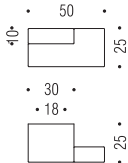

F501 DX . F501 SX

Bartoli Design

Materiale: Cromall®
 Material: Cromall®

Finiture: Cromosat/Cromo
 Finishes: Satin chrome/Chrome

F501 DX

F501 SX