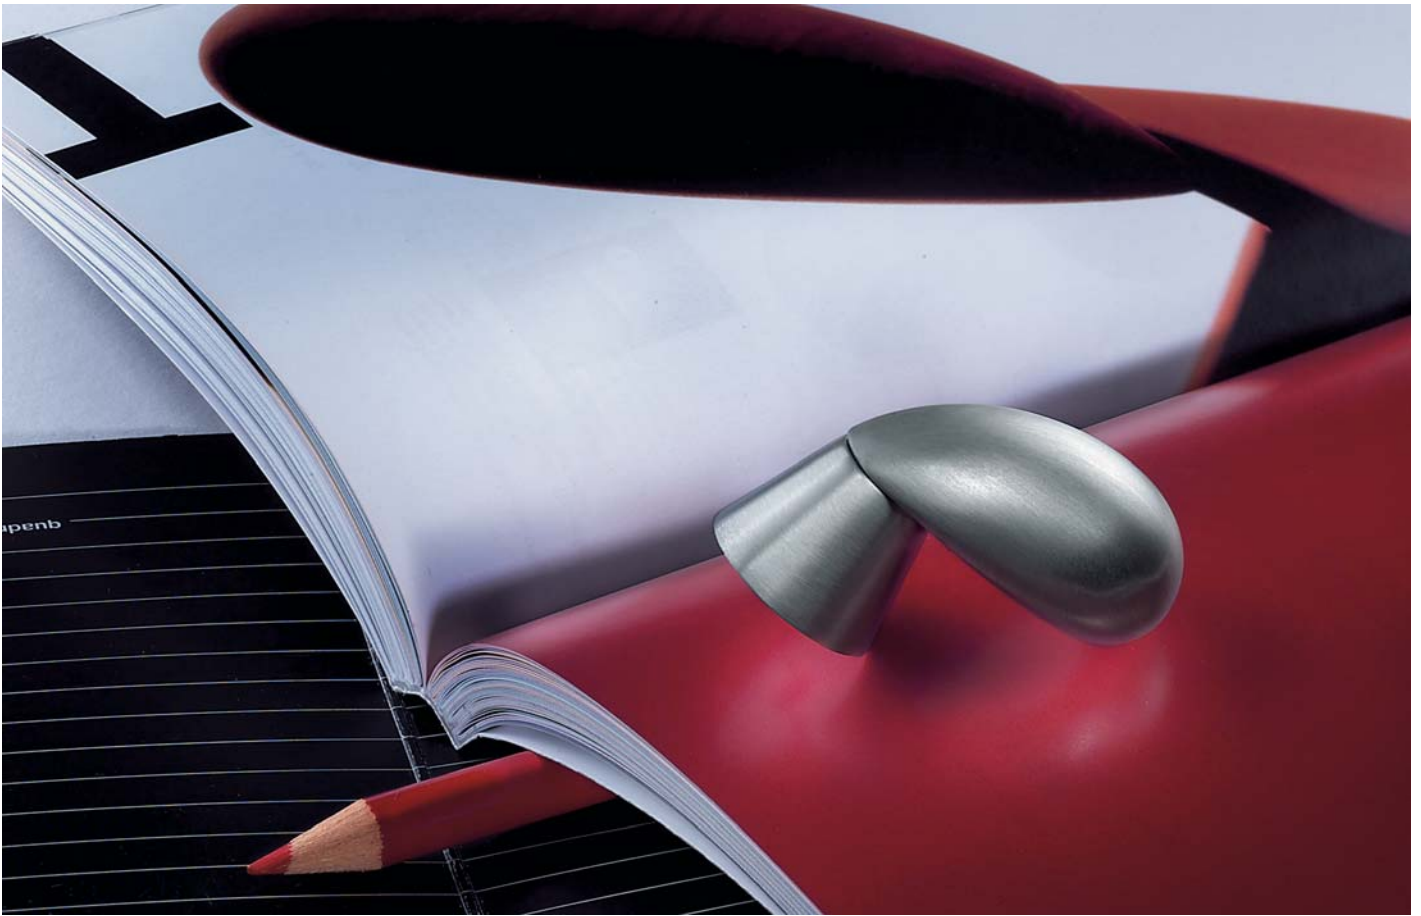

F512

Bartoli Design

Materiale: Cromall®
Material: Cromall®

Finiture: Cromo
Finishes: Chrome

Cromosat
Satin chrome