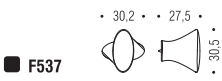

# F537

Stefano Pasotti

PM

Materiale: Cromall®  
Material: Cromall®

Finiture:  Cromo  
Finishes:  Chrome  
 Cromosat  
 Satin chrome

■ F537